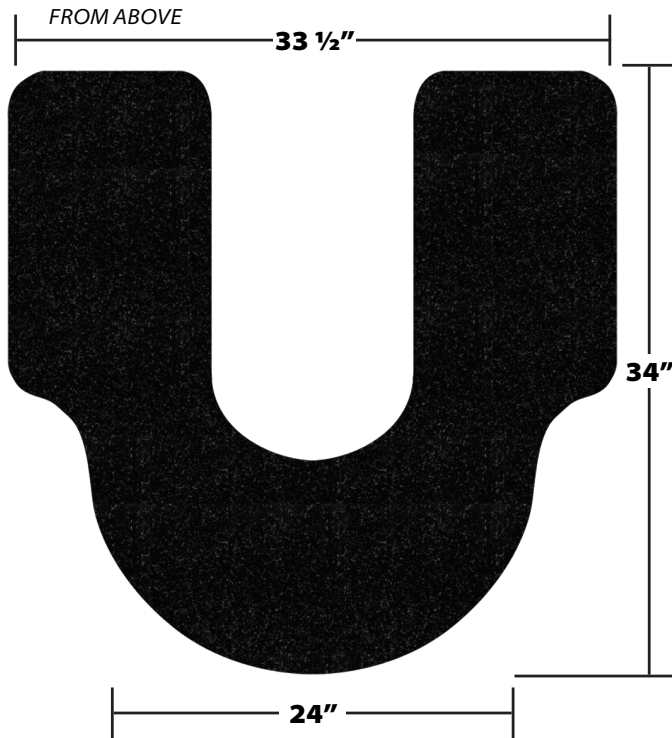

WIZKID ANTIMICROBIAL BIG "A" MATS

SPEC SHEET

WizKid
Antimicrobial Mats

OVERVIEW

Designed to catch any moisture that escapes the toilet, eliminates odor through the antimicrobial treatment, rubber backing keeps it in place, air dries like an entryway mat, and it keeps a restroom cleaner in between cleanings.

COMPOSITION

- ▶ Top layer is comprised of a nonwoven, needlepunch polyester (PET) - 12.6 oz
- ▶ Fibers are pretreated with an antimicrobial
- ▶ The backing is comprised of a 10 oz., blended rubber

DETAILS

Item Code	Description
BIG-A-BL	Big A Mat - Black
BIG-A-GR	Big A Mat - Grey
BIG-A-STB	Big A Mat - Stone

PACKAGING

	Quantity	Dimensions	Weight
Box	6 Mats	35.5"x18.5"x3"	7 lbs
Master Case	24 Mats (4 boxes)	36"x19"x13.75"	30 lbs